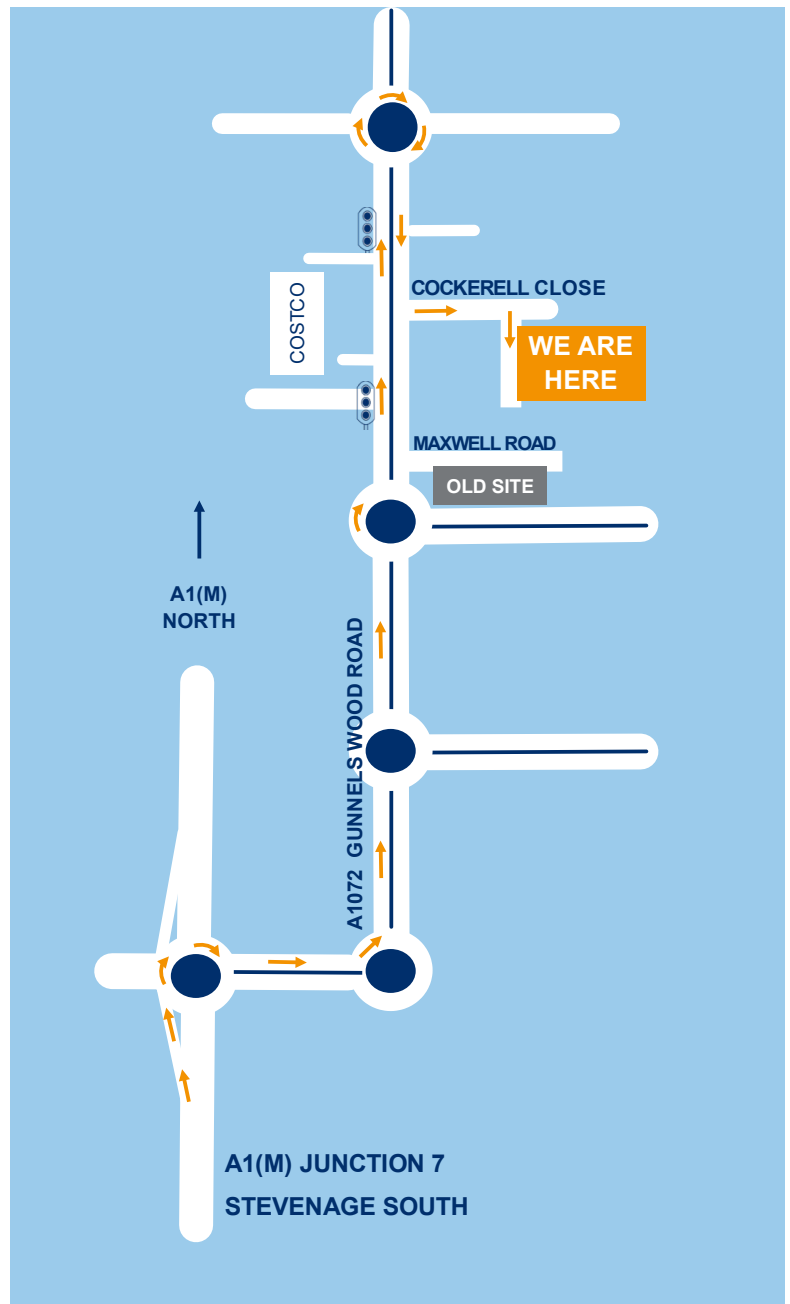

At the next roundabout take the 1st exit (slip road) onto the A1072, signposted Industrial areas

Use the right-hand lane to follow the underpass

At the roundabout take the 1st exit continuing on A1072

At next roundabout (just past Costco) take the 4th exit, returning back along the other side of the same dual carriageway

Take the second turning on the left into **Cockerell Close**

Take the turning on the right, after the 'Flamingo' building. FIRA International is the third unit on your left

VISITORS AND DELIVERIES

Please use the bell on the reception door (to the right of building) and a colleague will come and assist

At the next smaller roundabout take the 2nd exit, continuing on A602

At the roundabout take the 3rd exit onto the A1072, signposted Gunnells Wood Industrial Area

At the next roundabout take the 2nd exit continuing on A1072